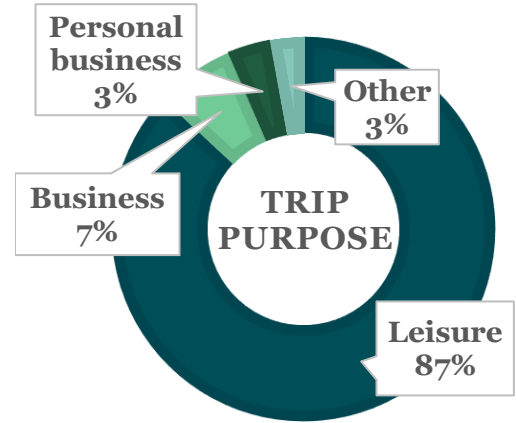

OVERNIGHT VISITOR PROFILE FAST FACTS - 2022

Top States of Origin for Overnight Visitors

Activities of Overnight Visitors

2.5
Average party size

46
Average Age

61%
are Married

24%
have children in household

- 43% stay in a hotel/motel/resort
- 34% stay in a private home
- 8% stay in a shared economy lodging
- 5% stay in a rental home
- 4% stay at a campground
- 3% stay in personal second home
- 3% stay in a bed & breakfast
- 1% stay in a rental condo
- 3% stay in other lodging