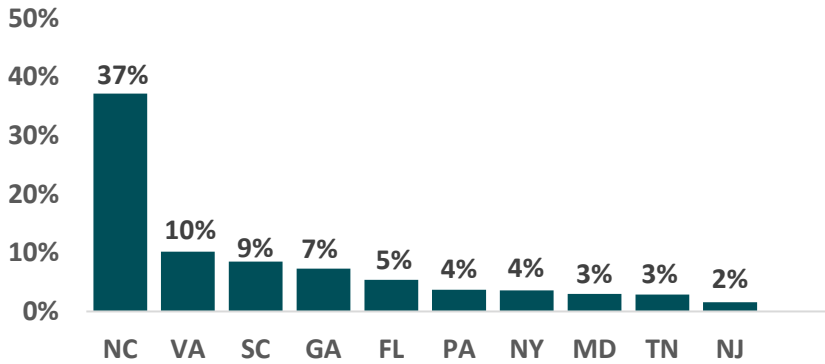

OVERNIGHT VISITOR PROFILE FAST FACTS - 2022

Top States of Origin for Overnight Visitors

Activities of Overnight Visitors

2.5
Average party size

46
Average Age

61%
are Married

24%
have children in household

- 43% stay in a hotel/motel/resort
- 34% stay in a private home
- 8% stay in a shared economy lodging
- 5% stay in a rental home
- 4% stay at a campground
- 3% stay in personal second home
- 3% stay in a bed & breakfast
- 1% stay in a rental condo
- 3% stay in other lodging

Sources: TravelTrakAmerica, 2023