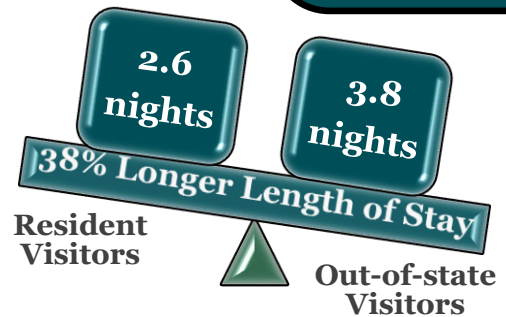

OVERNIGHT VISITOR PROFILE FAST FACTS - 2022

Top States of Origin for Overnight Visitors

Activities of Overnight Visitors

2.5
Average party size

46
Average Age

61%
are Married

24%
have children in household

- 43% stay in a hotel/motel/resort
- 34% stay in a private home
- 8% stay in a shared economy lodging
- 5% stay in a rental home
- 4% stay at a campground
- 3% stay in personal second home
- 3% stay in a bed & breakfast
- 1% stay in a rental condo
- 3% stay in other lodging