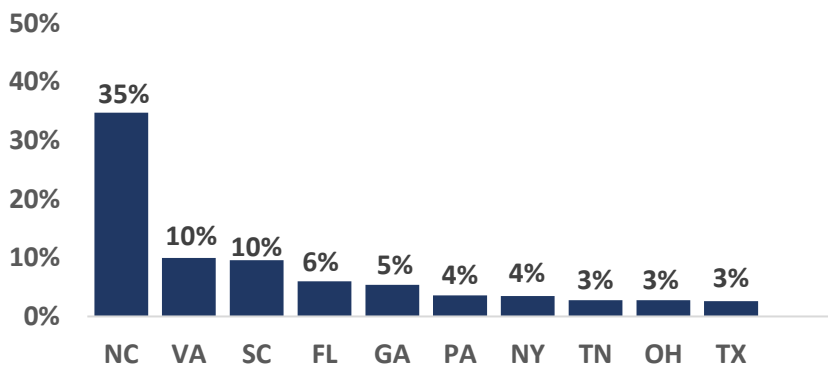

TOURISM OVERNIGHT VISITOR PROFILE FAST FACTS - 2021

Top States of Origin for Overnight Visitors

Activities of Overnight Visitors

2.5
Average party size

46
Average Age

60%
are Married

36%
have children in household

- 42% stay in a hotel/motel/resort
- 37% stay in a private home
- 7% stay in a shared economy lodging
- 6% stay in a rental home
- 3% stay at a campground
- 3% stay in personal second home
- 2% stay in a rental condo
- 2% stay in a B&B
- 3% stay in other lodging