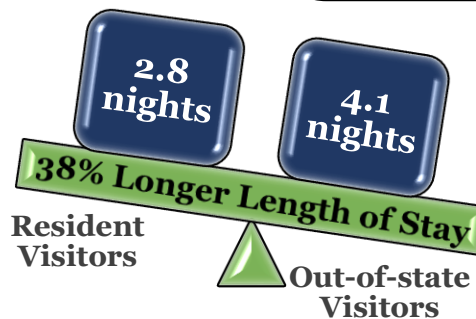

TOURISM OVERNIGHT VISITOR PROFILE FAST FACTS - 2021

Top States of Origin for Overnight Visitors

Activities of Overnight Visitors

2.5
Average party size

46
Average Age

60%
are Married

36%
have children in household

- 42% stay in a hotel/motel/resort
- 37% stay in a private home
- 7% stay in a shared economy lodging
- 6% stay in a rental home
- 3% stay at a campground
- 3% stay in personal second home
- 2% stay in a rental condo
- 2% stay in a B&B
- 3% stay in other lodging