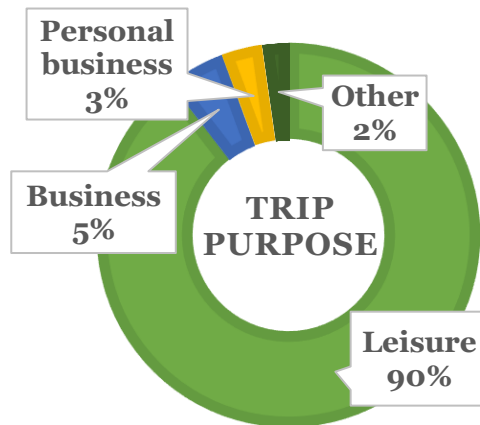

TOURISM OVERNIGHT VISITOR PROFILE FAST FACTS - 2021

Top States of Origin for Overnight Visitors

Activities of Overnight Visitors

2.5
Average party size

46
Average Age

60%
are Married

36%
have children in household

- 42% stay in a hotel/motel/resort
- 37% stay in a private home
- 7% stay in a shared economy lodging
- 6% stay in a rental home
- 3% stay at a campground
- 3% stay in personal second home
- 2% stay in a rental condo
- 2% stay in a B&B
- 3% stay in other lodging