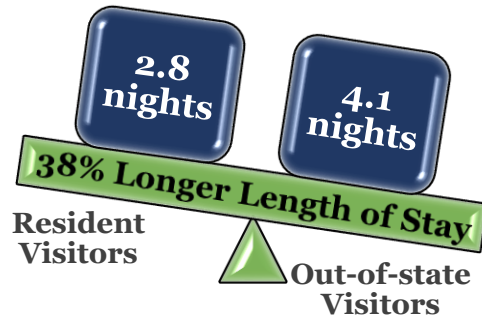

TOURISM VISITOR PROFILE FAST FACTS - 2020

Top States of Origin for Overnight Visitors

Activities of Overnight Visitors

2.8
Average party size

46
Average Age

61%
are Married

39%
have children in household

- 35% stay in a hotel/motel/resort
- 41% stay in a private home
- 7% stay in a rental home
- 6% stay in a shared economy lodging
- 4% stay at a campground
- 5% stay in personal second home
- 2% stay in a rental condo
- 2% stay in a B&B
- 4% stay in other lodging

Sources: TravelTrakAmerica, 2021