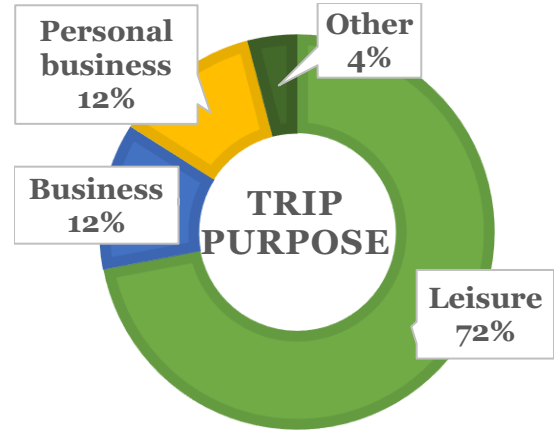

TOURISM VISITOR PROFILE FAST FACTS - 2020

Top States of Origin for Overnight Visitors

Activities of Overnight Visitors

2.8
Average party size

46
Average Age

61%
are Married

39%
have children in household

- 35% stay in a hotel/motel/resort
- 41% stay in a private home
- 7% stay in a rental home
- 6% stay in a shared economy lodging
- 4% stay at a campground
- 5% stay in personal second home
- 2% stay in a rental condo
- 2% stay in a B&B
- 4% stay in other lodging

Sources: TravelTrakAmerica, 2021