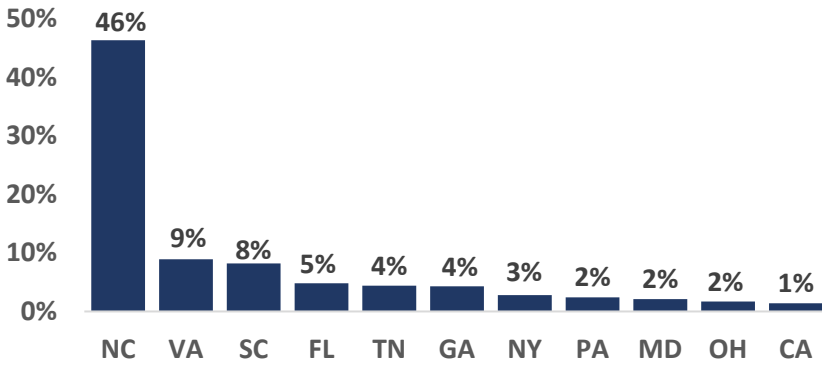

TOURISM VISITOR PROFILE FAST FACTS - 2020

Top States of Origin for Overnight Visitors

Activities of Overnight Visitors

2.8
Average party size

46
Average Age

61%
are Married

39%
have children in household

- 35% stay in a hotel/motel/resort
- 41% stay in a private home
- 7% stay in a rental home
- 6% stay in a shared economy lodging
- 4% stay at a campground
- 5% stay in personal second home
- 2% stay in a rental condo
- 2% stay in a B&B
- 4% stay in other lodging

Sources: TravelTrakAmerica, 2021