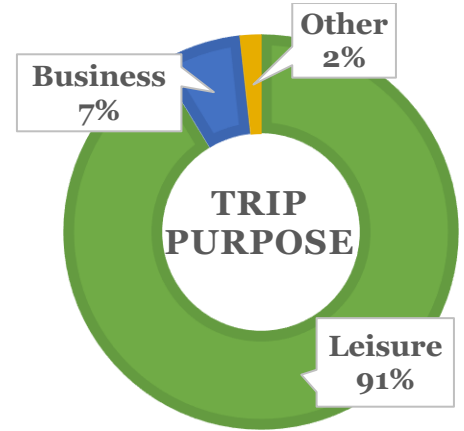

TOURISM VISITOR PROFILE FAST FACTS - 2018

Top States of Origin for Overnight Visitors

Activities of Overnight Visitors

2.2
Average party size

46
Average Age

65%
are Married

36%
have children in household

- 48% stay in a hotel/motel/resort
- 34% stay in a private home
- 6% stay in a rental home
- 4% stay in a personal second home
- 3% stay at a campground
- 4% stay in shared economy lodging
- 3% stay in a rental condo
- 2% stay in a B&B
- 4% stay in other lodging

Sources: TravelTrakAmerica, 2019