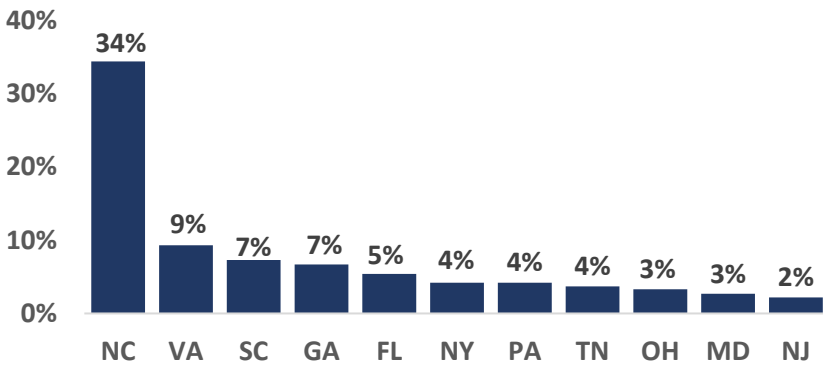

TOURISM VISITOR PROFILE FAST FACTS - 2018

Top States of Origin for Overnight Visitors

Activities of Overnight Visitors

2.2
Average party size

46
Average Age

65%
are Married

36%
have children in household

- 48% stay in a hotel/motel/resort
- 34% stay in a private home
- 6% stay in a rental home
- 4% stay in a personal second home
- 3% stay at a campground
- 4% stay in shared economy lodging
- 3% stay in a rental condo
- 2% stay in a B&B
- 4% stay in other lodging

Sources: TravelTrakAmerica, 2019