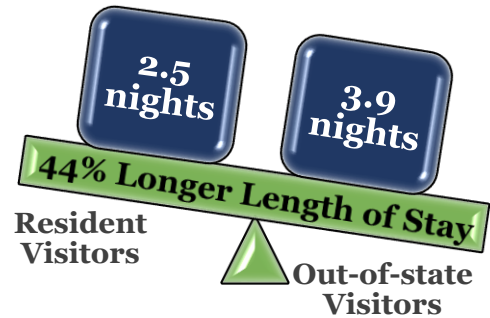

TOURISM VISITOR PROFILE FAST FACTS - 2018

Top States of Origin for Overnight Visitors

Activities of Overnight Visitors

2.2
Average party size

46
Average Age

65%
are Married

36%
have children in household

- 48% stay in a hotel/motel/resort
- 34% stay in a private home
- 6% stay in a rental home
- 4% stay in a personal second home
- 3% stay at a campground
- 4% stay in shared economy lodging
- 3% stay in a rental condo
- 2% stay in a B&B
- 4% stay in other lodging

Sources: TravelTrakAmerica, 2019