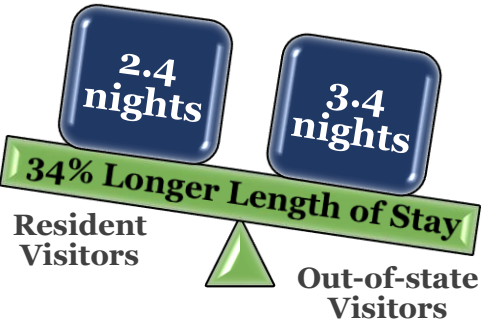

# OVERNIGHT VISITOR PROFILE FAST FACTS - 2015

Top States of Origin for Overnight Visitors

Activities of Overnight Visitors

**2.2**  
Average party size

**45**  
Average Age

**64%**  
are Married

**36%**  
have children in household

- 53% stay in a hotel/motel/resort
- 35% stay in a private home
- 6% stay in a rental home
- 3% stay at a campground
- 3% stay in a personal second home
- 3% stay in a B&B
- 3% stay in a rental condo
- 6% stay in other lodging