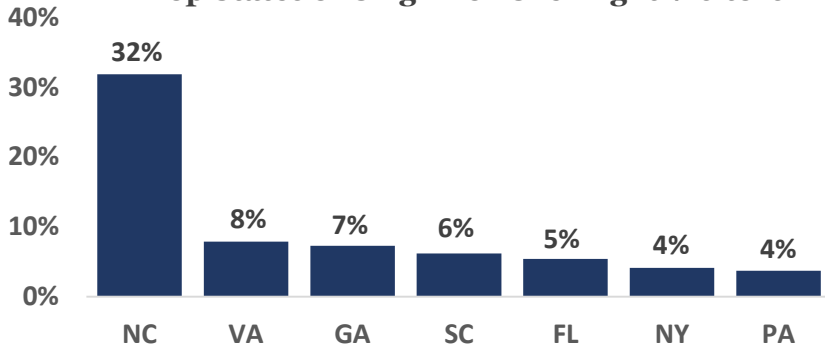

# OVERNIGHT VISITOR PROFILE FAST FACTS - 2015

Top States of Origin for Overnight Visitors

Activities of Overnight Visitors

**2.2**  
Average party size

**45**  
Average Age

**64%**  
are Married

**36%**  
have children in household

- 53% stay in a hotel/motel/resort
- 35% stay in a private home
- 6% stay in a rental home
- 3% stay at a campground
- 3% stay in a personal second home
- 3% stay in a B&B
- 3% stay in a rental condo
- 6% stay in other lodging