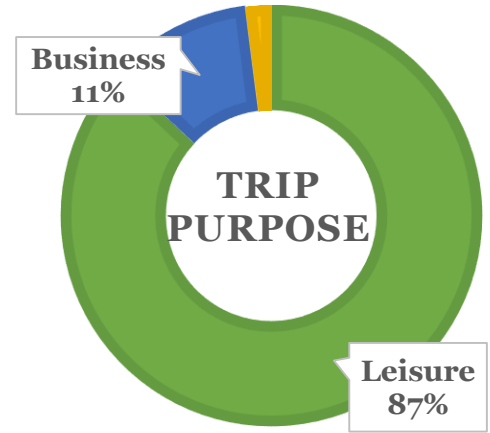

# OVERNIGHT VISITOR PROFILE FAST FACTS - 2015

Top States of Origin for Overnight Visitors

Activities of Overnight Visitors

**2.2**  
Average party size

**45**  
Average Age

**64%**  
are Married

**36%**  
have children in household

- 53% stay in a hotel/motel/resort
- 35% stay in a private home
- 6% stay in a rental home
- 3% stay at a campground
- 3% stay in a personal second home
- 3% stay in a B&B
- 3% stay in a rental condo
- 6% stay in other lodging