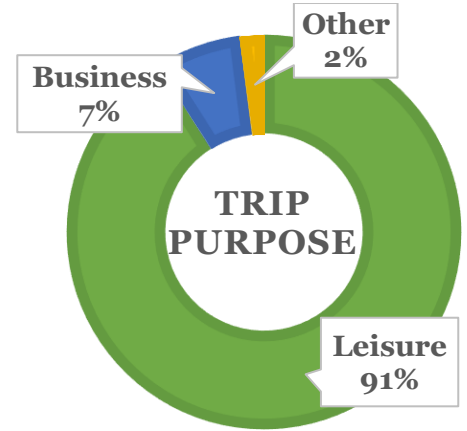

TOURISM VISITOR PROFILE FAST FACTS - 2019

Top States of Origin for Overnight Visitors

Activities of Overnight Visitors

2.2
Average party size

47
Average Age

65%
are Married

41%
have children in household

- 48% stay in a hotel/motel/resort
- 35% stay in a private home
- 5% stay in a rental home
- 5% stay in a shared economy lodging
- 4% stay at a campground
- 3% stay in personal second home
- 2% stay in a rental condo
- 2% stay in a B&B
- 4% stay in other lodging

88%

11%

Sources: TravelTrakAmerica, 2020