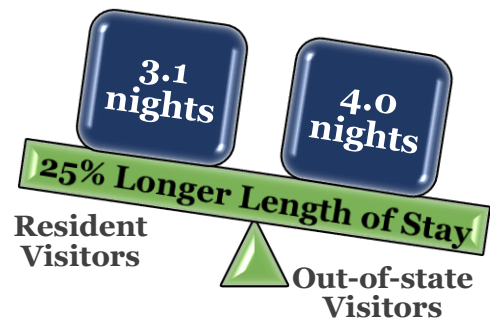

TOURISM VISITOR PROFILE FAST FACTS - 2019

Top States of Origin for Overnight Visitors

Activities of Overnight Visitors

2.2
Average party size

47
Average Age

65%
are Married

41%
have children in household

- 48% stay in a hotel/motel/resort
- 35% stay in a private home
- 5% stay in a rental home
- 5% stay in a shared economy lodging
- 4% stay at a campground
- 3% stay in personal second home
- 2% stay in a rental condo
- 2% stay in a B&B
- 4% stay in other lodging

88%

11%

Sources: TravelTrakAmerica, 2020