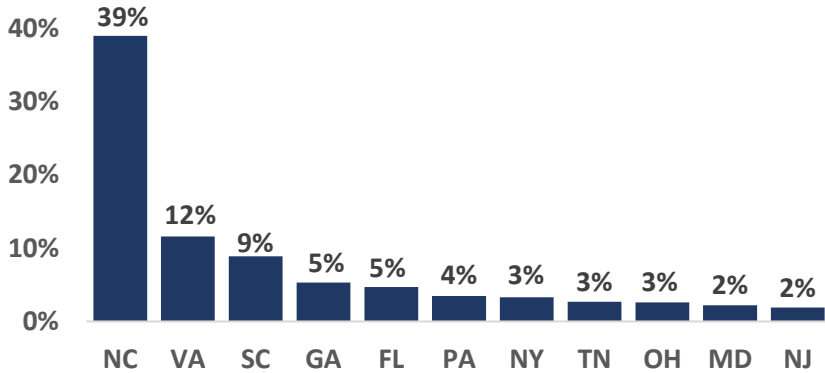

TOURISM VISITOR PROFILE FAST FACTS - 2019

Top States of Origin for Overnight Visitors

Activities of Overnight Visitors

2.2
Average party size

47
Average Age

65%
are Married

41%
have children in household

- 48% stay in a hotel/motel/resort
- 35% stay in a private home
- 5% stay in a rental home
- 5% stay in a shared economy lodging
- 4% stay at a campground
- 3% stay in personal second home
- 2% stay in a rental condo
- 2% stay in a B&B
- 4% stay in other lodging

88%

11%

Sources: TravelTrakAmerica, 2020